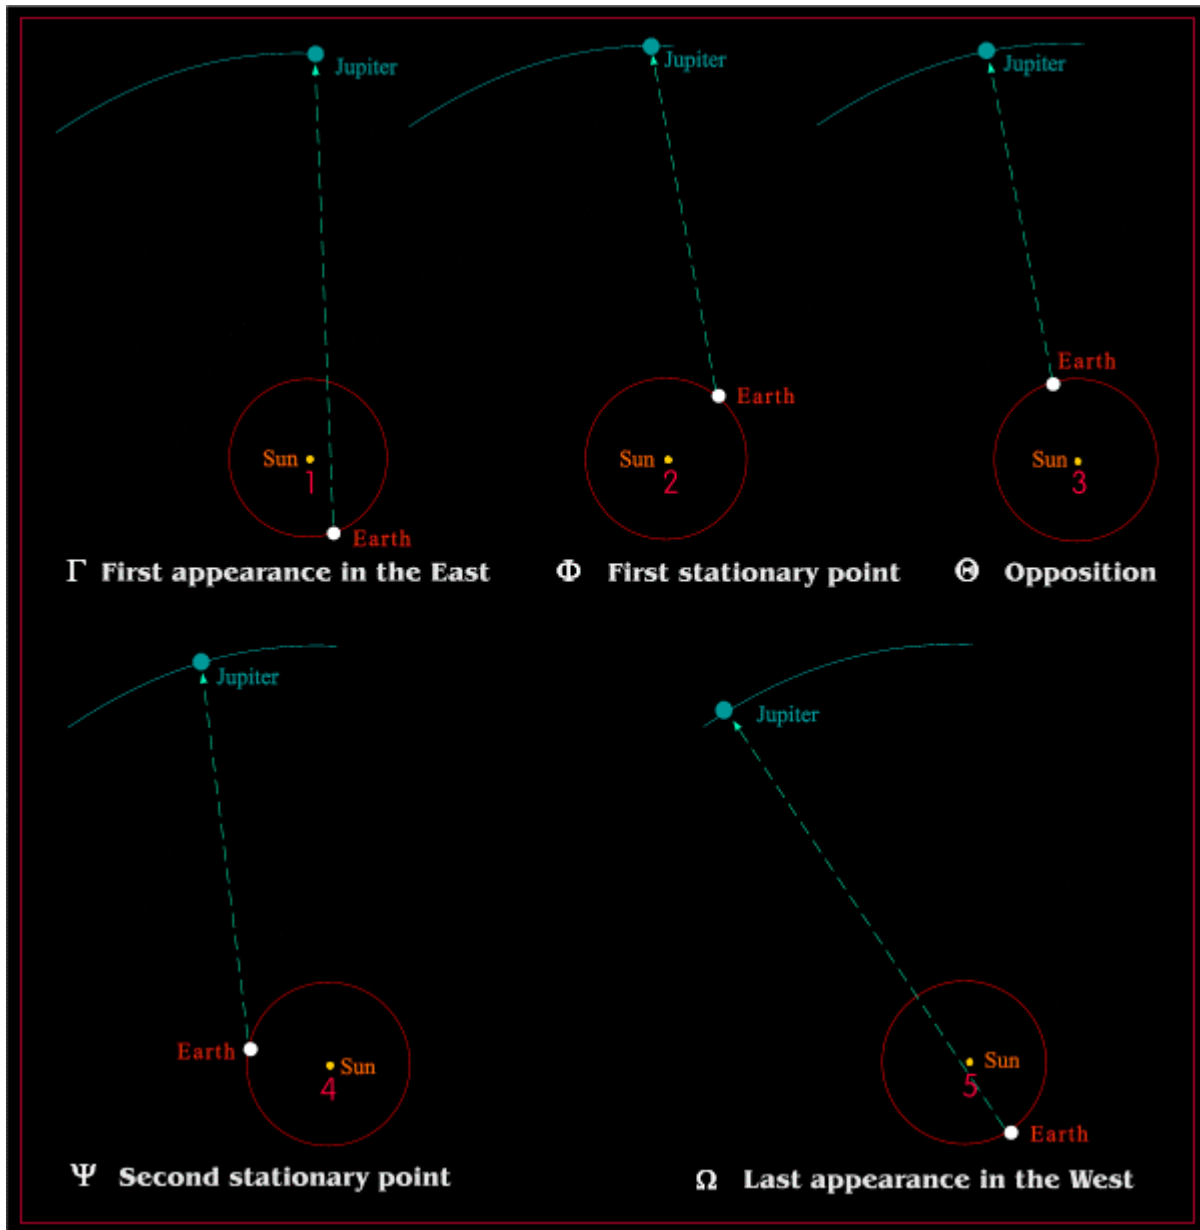

# BABYLONIAN CHARACTERISTIC PHENOMENA THE SUPERIOR PLANET JUPITER

First and Last Appearances of Jupiter, and Opposition (Acronychal rising)  
Plan view from above (north) solar system  
Jupiter and earth move counter-clockwise in orbit around sun